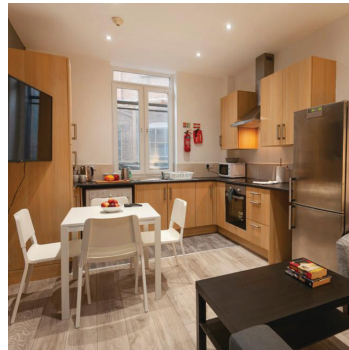

3 Wellington Street

3 Wellington Street, Leicester, LE1 6HH

7 minute walk to DMU & 20 minute walk to UOL

Studio & 5 Bedroom
Apartments
from £130^{pppw}

Key Features

- 🏠 No deposit required
- 🏠 All energy costs included
- 🏠 Water costs included in rent
- 🏠 Free internet connection
- 🏠 En-suite bathrooms
- 🏠 Washer/dryer provided
- 🏠 Fully furnished
- 🏠 Perfect location for DMU students
- 🏠 City centre location
- 🏠 TV provided