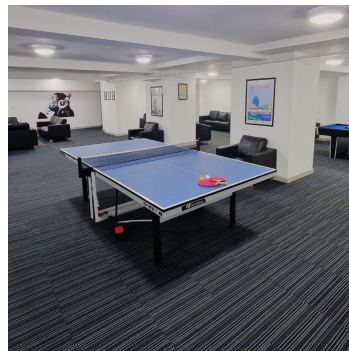

## Key Features

- 🏠 No deposit required.
- 🏠 All energy rates included.
- 🏠 Free WIFI connection.
- 🏠 En-suite rooms available.
- 🏠 Unique mezzanine studios.
- 🏠 Washer/dryer provided.
- 🏠 Cinema room, cardio gym & chill out / games room.
- 🏠 Private outside seating area.
- 🏠 Prime city centre location.