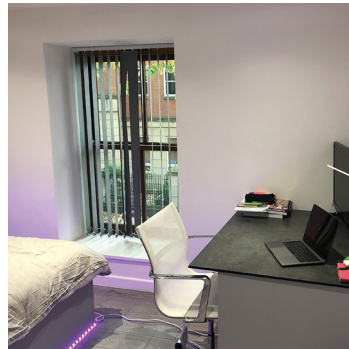

23 Wellington Annex

23 Wellington Street, Leicester, LE1 6HH

8 minute walk to DMU & 20 minute walk to UOL

Studio & 1 Bedroom
Apartments
from £155^{pw}

Key Features

- 🏠 No deposit required
- 🏠 All energy costs included
- 🏠 Water costs included in rent
- 🏠 Free internet connection
- 🏠 Washer/dryer provided
- 🏠 Double sized beds
- 🏠 City centre location
- 🏠 Perfect location for DMU students
- 🏠 Less than a 10 minute walk to DMU
- 🏠 TV provided